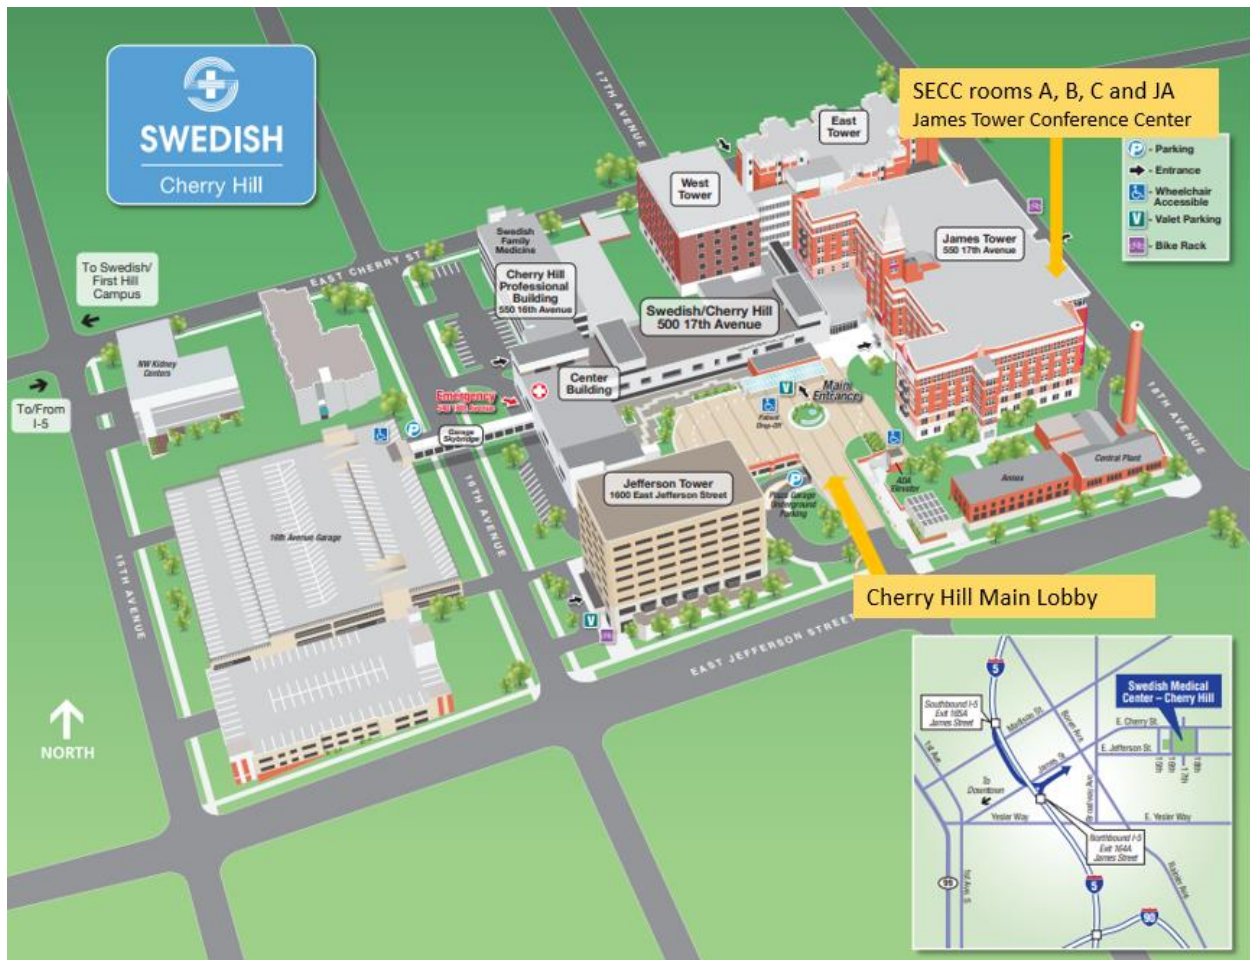

Cherry Hill Campus

The parking garage for Swedish Cherry Hill is accessed from 16th Ave just across from the Emergency Department entrance.

Swedish Education and Conference Center (SECC) is located on the first floor of James Tower next to the elevators. See the map on the next page for the most direct route from the parking garage to SECC.

The **Layton Conference Room** and **Pinard Foyer** and **Cherry Hill Auditorium** are located below the cafeteria on level A. From the main entrance walk north towards the cafeteria and down the stairs just inside the cafeteria doors.

The Swedish Simulation Center is located on the 3rd floor of the West Tower. Take the elevators located just outside the cafeteria to the 3rd floor and walk straight off the elevator over the short skybridge into 3 West.